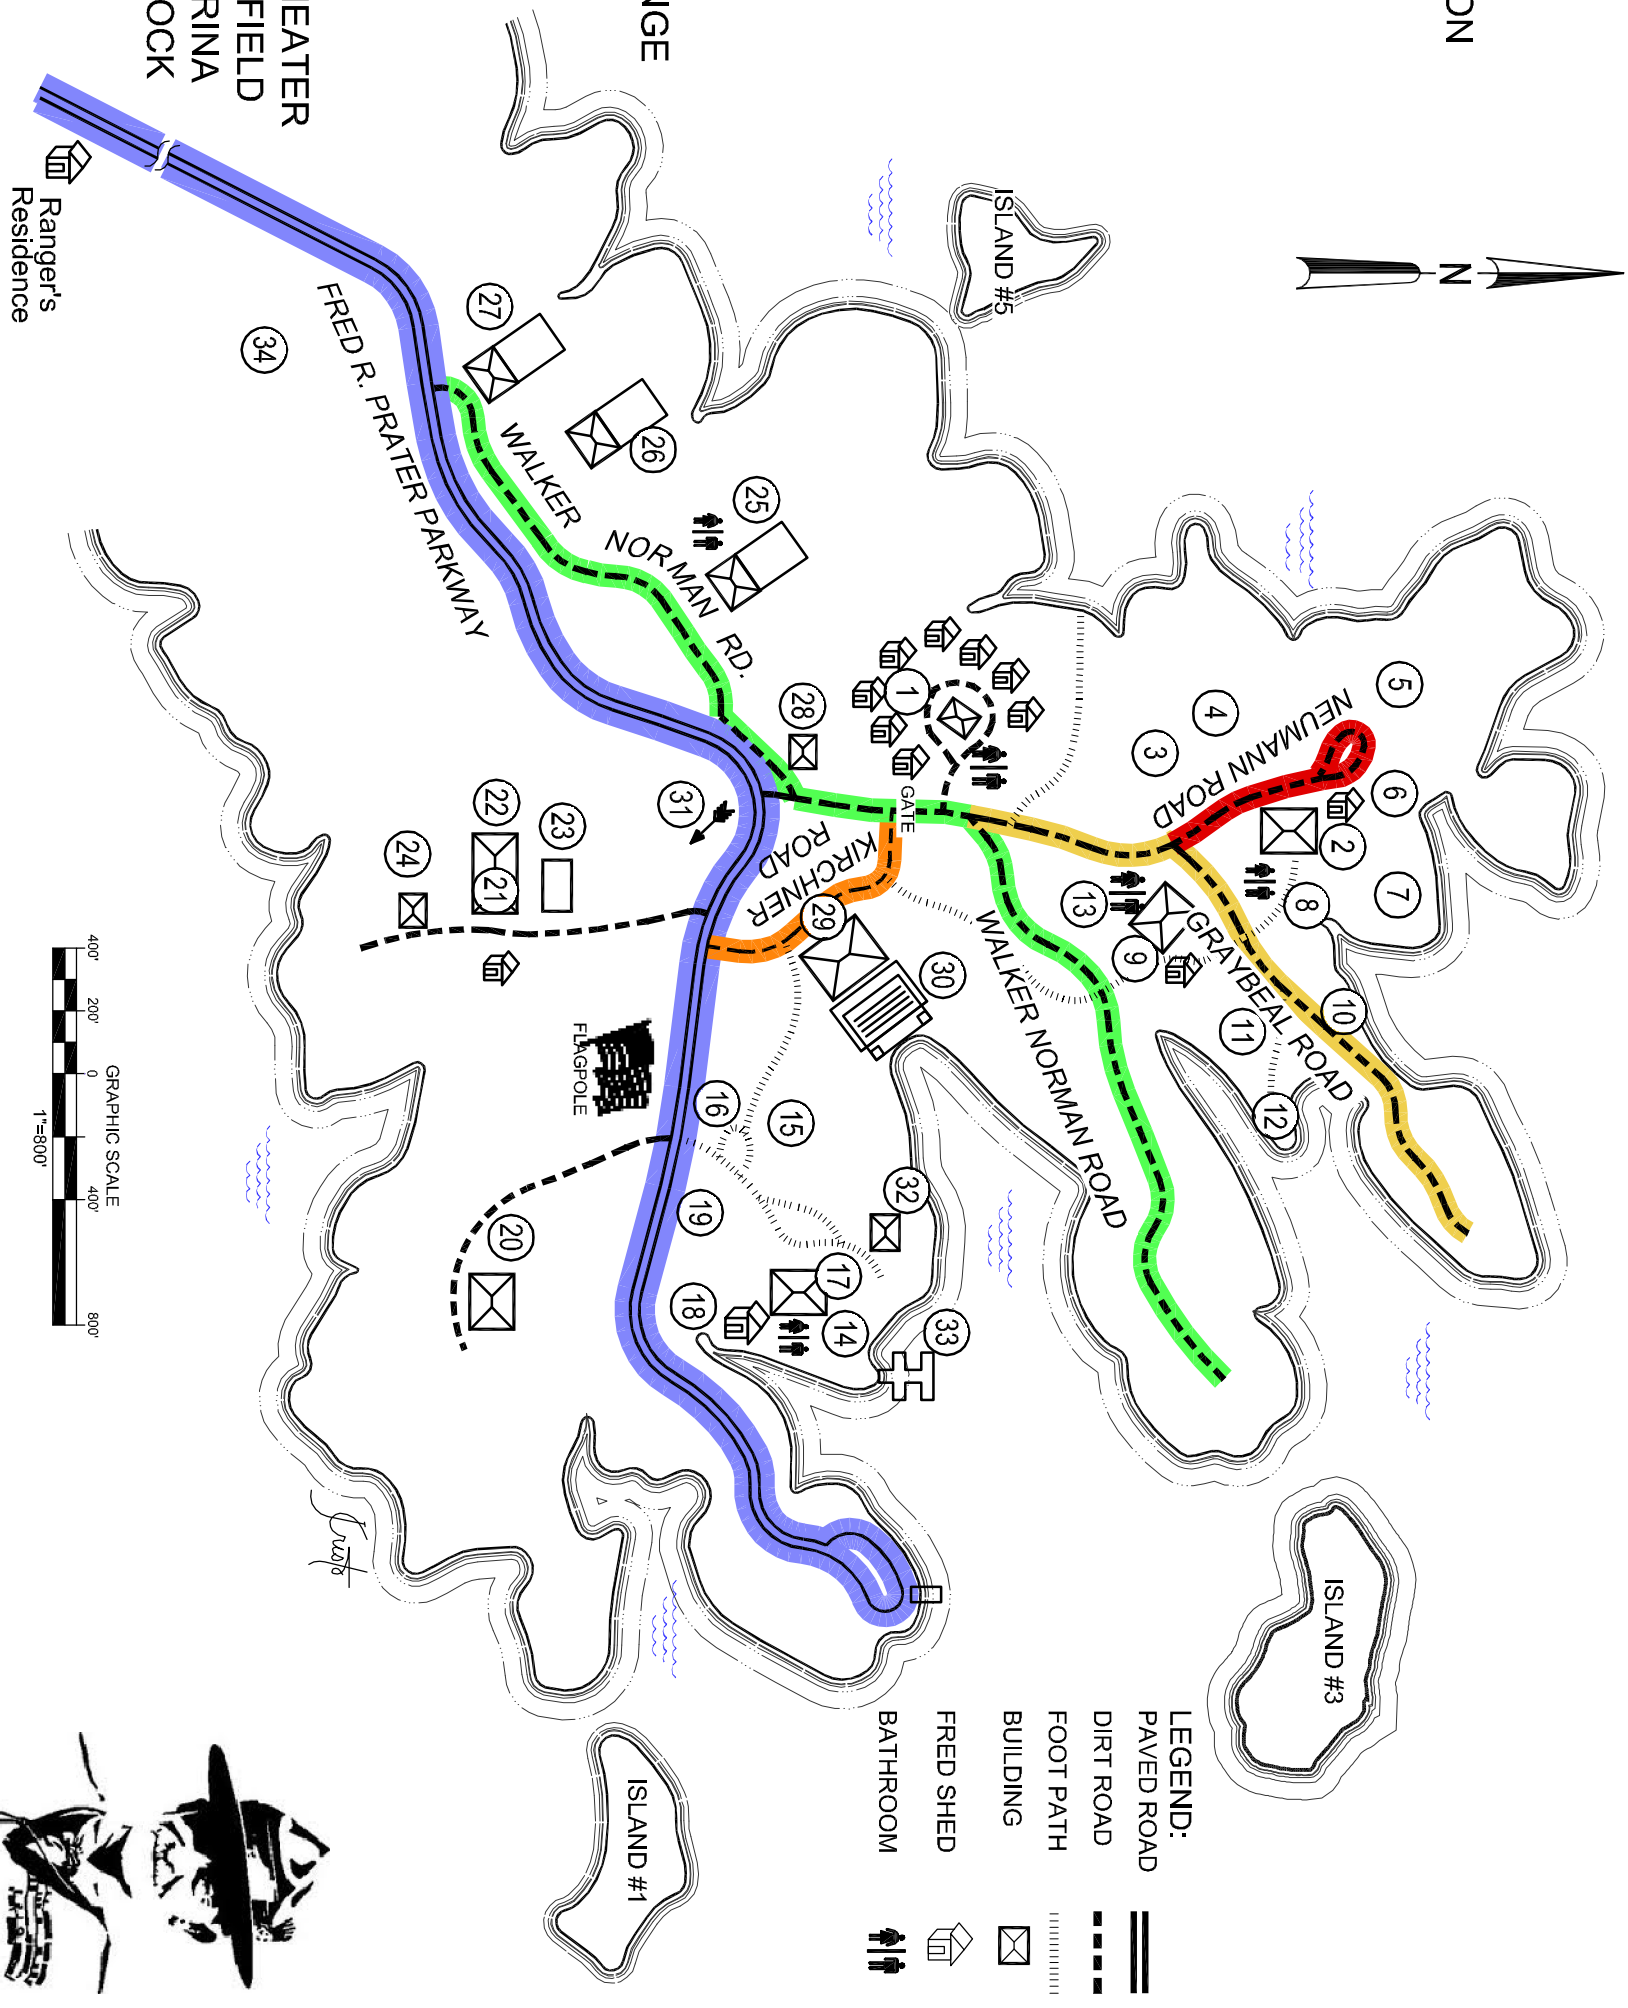

Knox Scout Reservation

GEORGIA - CAROLINA COUNCIL

CAMPSITE LOCATIONS

1. STAFF SITE
 2. LOCAL NATIVE AMERICAN PAVILION
 3. OCONEE (40)
 4. YACHI * (30)
 5. WESTOE (50)
 6. APATOCHE (50)
 7. CATAWBA (60)
 8. SHAWNEE * (40)
 9. DYESS - (CRITTER) PAVILION
 10. COYOTE (20)
 11. FOX SQUIRREL * (80)
 12. ARMADILLO (50)
 13. OSPREY * (50)
 14. FOREST PAVILLION
 15. DOGWOOD (30)
 16. LIVE OAK (40)
 17. CEDAR * (40)
 18. LOBLOLLY * (50)
 19. PALMETTO (40)
- * HAMMOCK PODS
(#) NO. OF CAMPER PODS

PROGRAM AREAS

20. ECOLOGY PAVILION
21. SEWELL CENTER
22. TRADING POST / SMLOUNGE
23. DINING TENT
24. HANDICRAFT PAVILION
25. RIFLE RANGE
26. SHOTGUN RANGE
27. ARCHERY
28. RIVERS LODGE
29. MEDICAL ADMIN
30. NEEF MEMORIAL AMPHITHEATER
31. WELDON WYATT SPORTS FIELD
32. BOAT HOUSE - JOHN'S MARINA
33. SWIMMING AREA / BOAT DOCK
34. C.O.P.E. COURSE

LEGEND:

- ==== PAVED ROAD
- - - - DIRT ROAD
- FOOT PATH
- BUILDING
- 🏠 FRED SHED
- ♿ BATHROOM